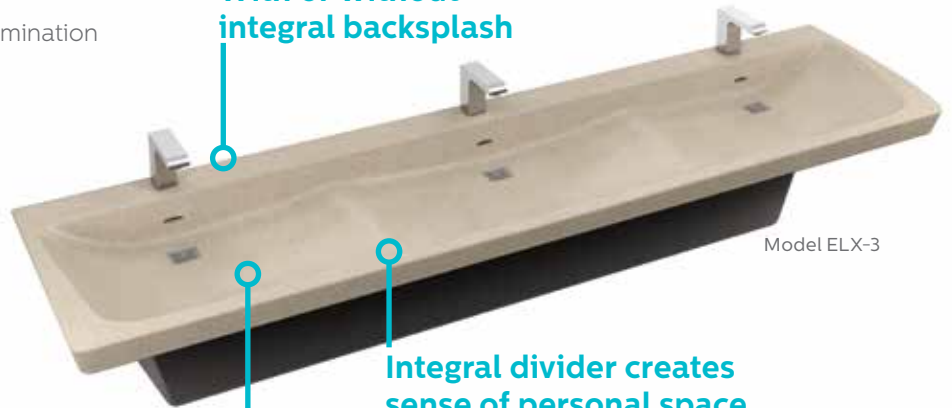

# Express ELX-Series

Ideal for schools, retail, rec centers,  
municipal office buildings and transit stations

Bradley's Express ELX-Series Lavatory System perfectly blends the benefits of a one-piece multi-user bowl with the desire for personal space. Designed to handle the demands of a commercial restroom. Day-in, day-out. Year after year. Worry free.

## Value beyond the ordinary

- Contoured design is easy to clean and maintain
- Seamless construction eliminates mold and delamination
- Terreon® solid surface offers superior durability and repairability
- Unique mounting plate for faster installation
- Single rough-in for new construction or for easy retrofit

## Greater design flexibility

- Choose your own faucet and soap
- Available in a full line of solid surface colors
- Available in 2 or 3 station models
- ADA and TAS compliant 

With or without  
integral backsplash